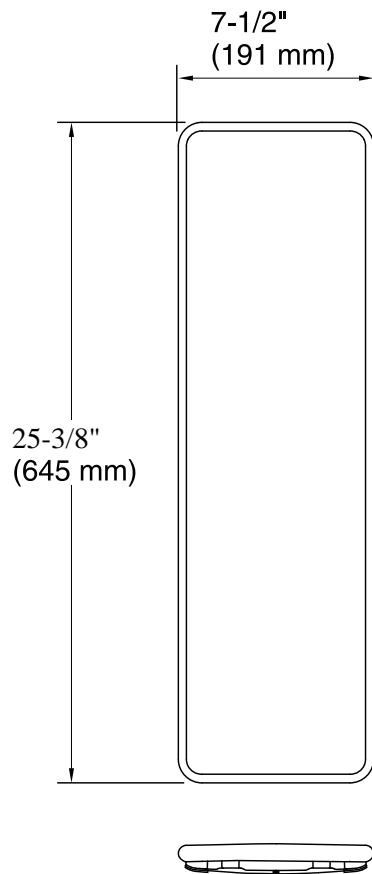

Features

- Plastic construction.
- For use with Bellwether 60" x 32" shower bases.

Recommended Products/Accessories

K-23723 Faucet cleaner

Codes/Standards

None Applicable

KOHLER® One-Year Limited Warranty

See website for detailed warranty information.

Available Colors/Finishes

Color tiles intended for reference only.

Color	Code	Description
	0	White
	96	Biscuit
	NY	Dune
	95	Ice™ Grey
	G9	Sandbar

Technical Information

All product dimensions are nominal.

Material: Plastic